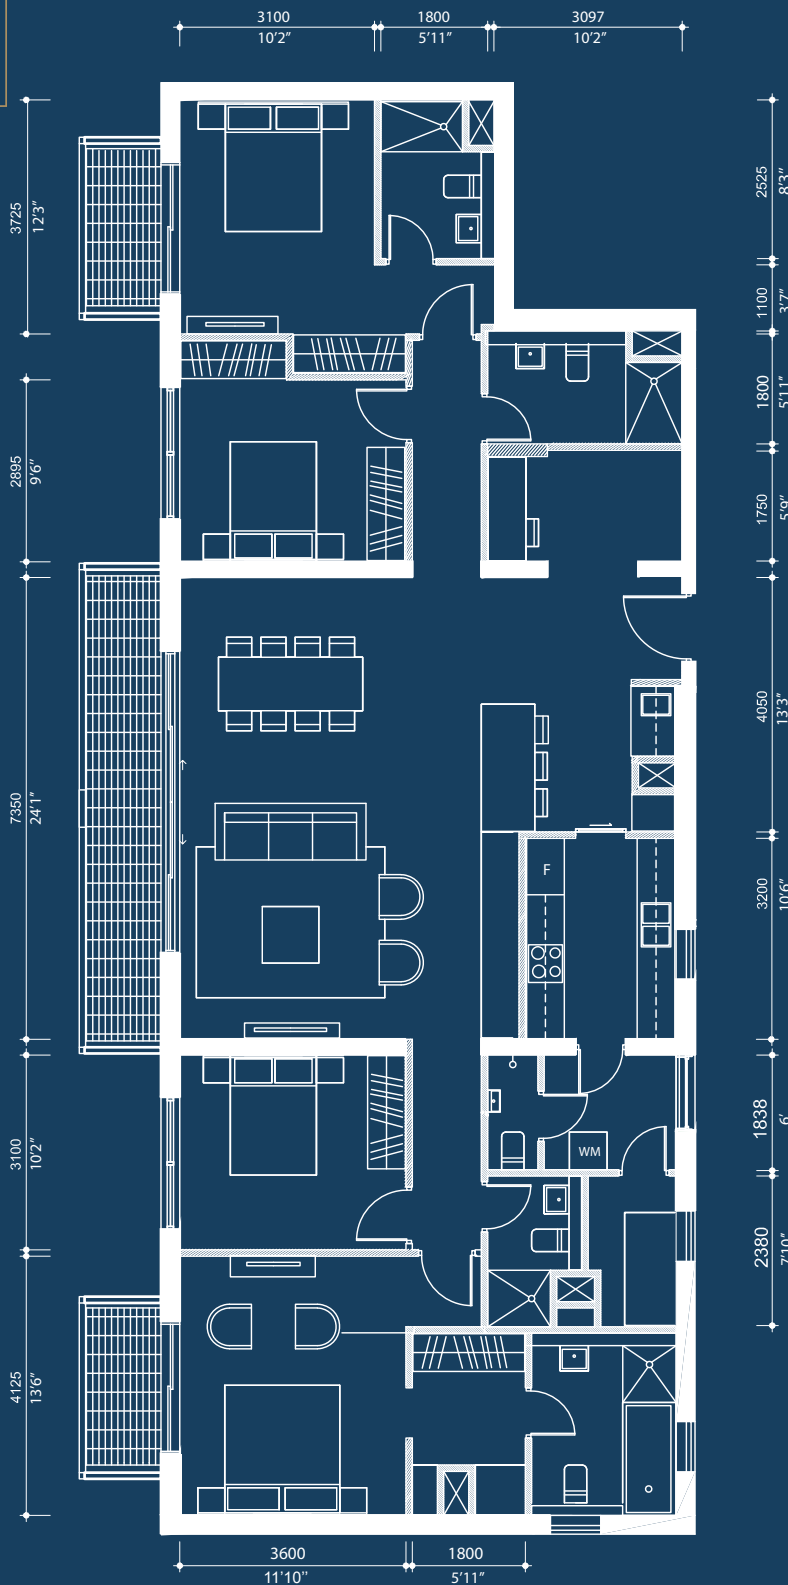

MARINA  
SQUARE  
UPTOWN  
COLOMBO

4D/E

4 BR | Level 35 - 36  
Tower D, J, P

# MARINA SQUARE

UPTOWN COLOMBO

# 4 D/E

**TOTAL AREA 2104 SQ.FT / 195.5 SQ.M**

**4 BEDROOM**

**LEVEL 35 - 36 (TOWER D, J, P)**

This presentation contains purely conceptual illustrations of the end product, which may vary in design, style, colour, material or layout from the depictions contained herein. Stated floor areas are approximate measurements only, subject to final survey. The Developer reserves the right to modify any part or parts of the building prior to completion. Nothing herein contained nor anything omitted here from may be construed as being material representation resulting in a legal liability to the Developer in any manner whatsoever. The depiction of furnishings are for reference only.