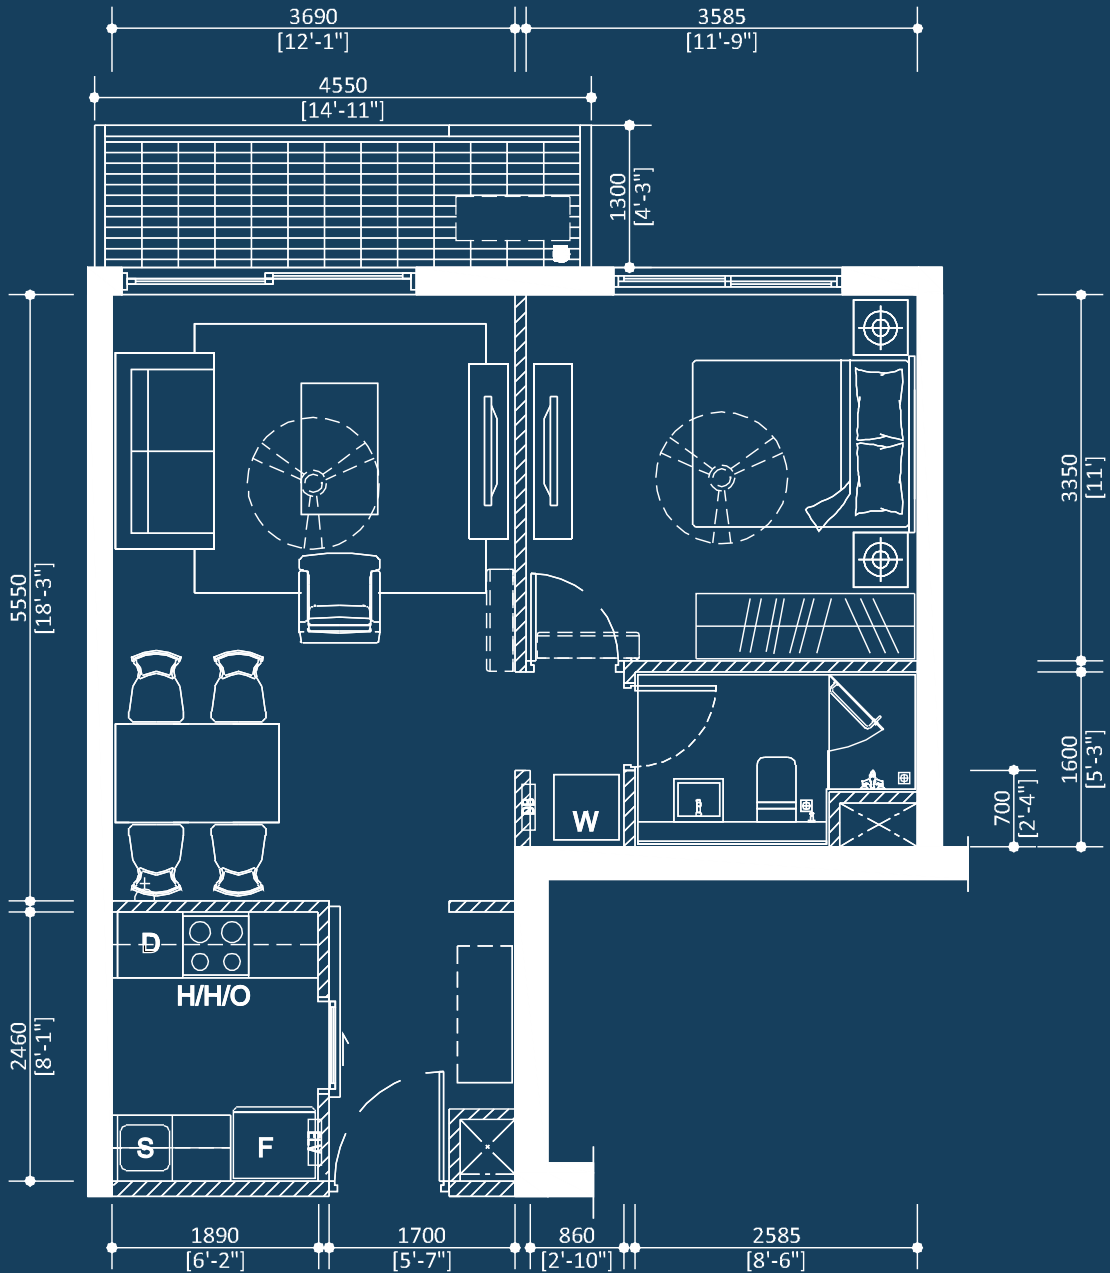

MARINA  
SQUARE  
UPTOWN  
COLOMBO

1A/B

1 BR | Level 8 - 10  
Tower D, J, P

**TOTAL AREA 625 SQ.FT / 58.1 SQ.M**

**1 BEDROOM**

**LEVEL 8-10 (TOWER D, J, P)**

This presentation contains purely conceptual illustrations of the end product, which may vary in design, style, colour, material or layout from the depictions contained herein. Stated floor areas are approximate measurements only, subject to final survey. The Developer reserves the right to modify any part or parts of the building prior to completion. Nothing herein contained nor anything omitted here from may be construed as being material representation resulting in a legal liability to the Developer in any manner whatsoever. The depiction of furnishings are for reference only.