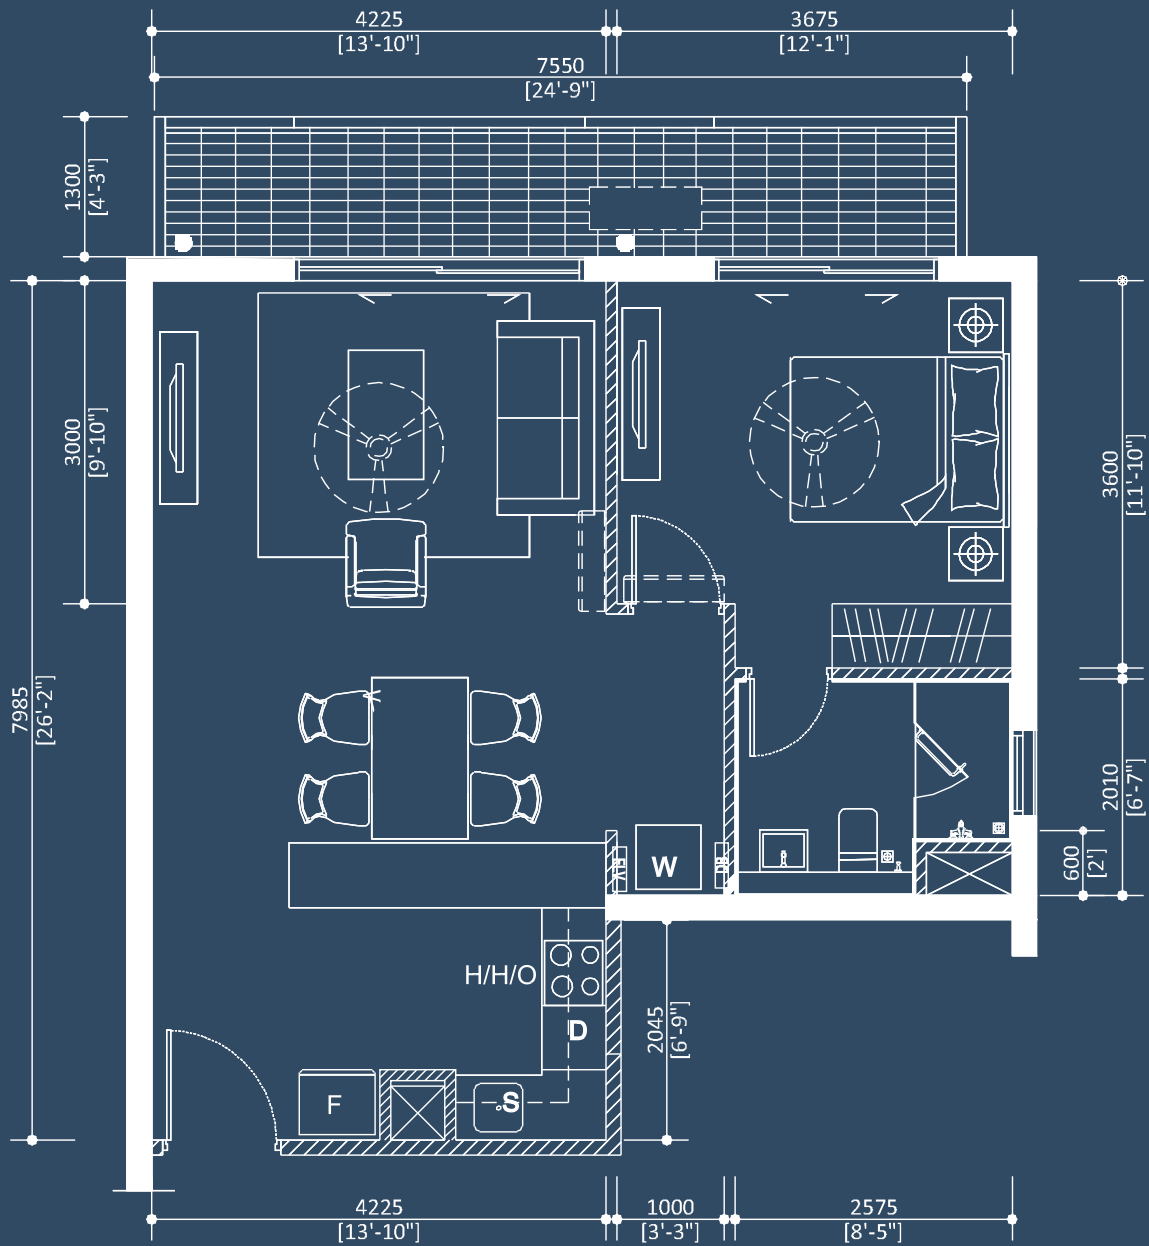

MARINA
SQUARE
UPTOWN
COLOMBO

1E

1 BR | Level 10 & 21
Tower B, C

TOTAL AREA - 741 SQ.FT 68.8 SQ.M

1 BEDROOM

LEVEL 10 & 21 (TOWER B, C)

This presentation contains purely conceptual illustrations of the end product, which may vary in design, style, colour, material or layout from the depictions contained herein. Stated floor areas are approximate measurements only, subject to final survey. The Developer reserves the right to modify any part or parts of the building prior to completion. Nothing herein contained nor anything omitted here from may be construed as being material representation resulting in a legal liability to the Developer in any manner whatsoever. The depiction of furnishings are for reference only.