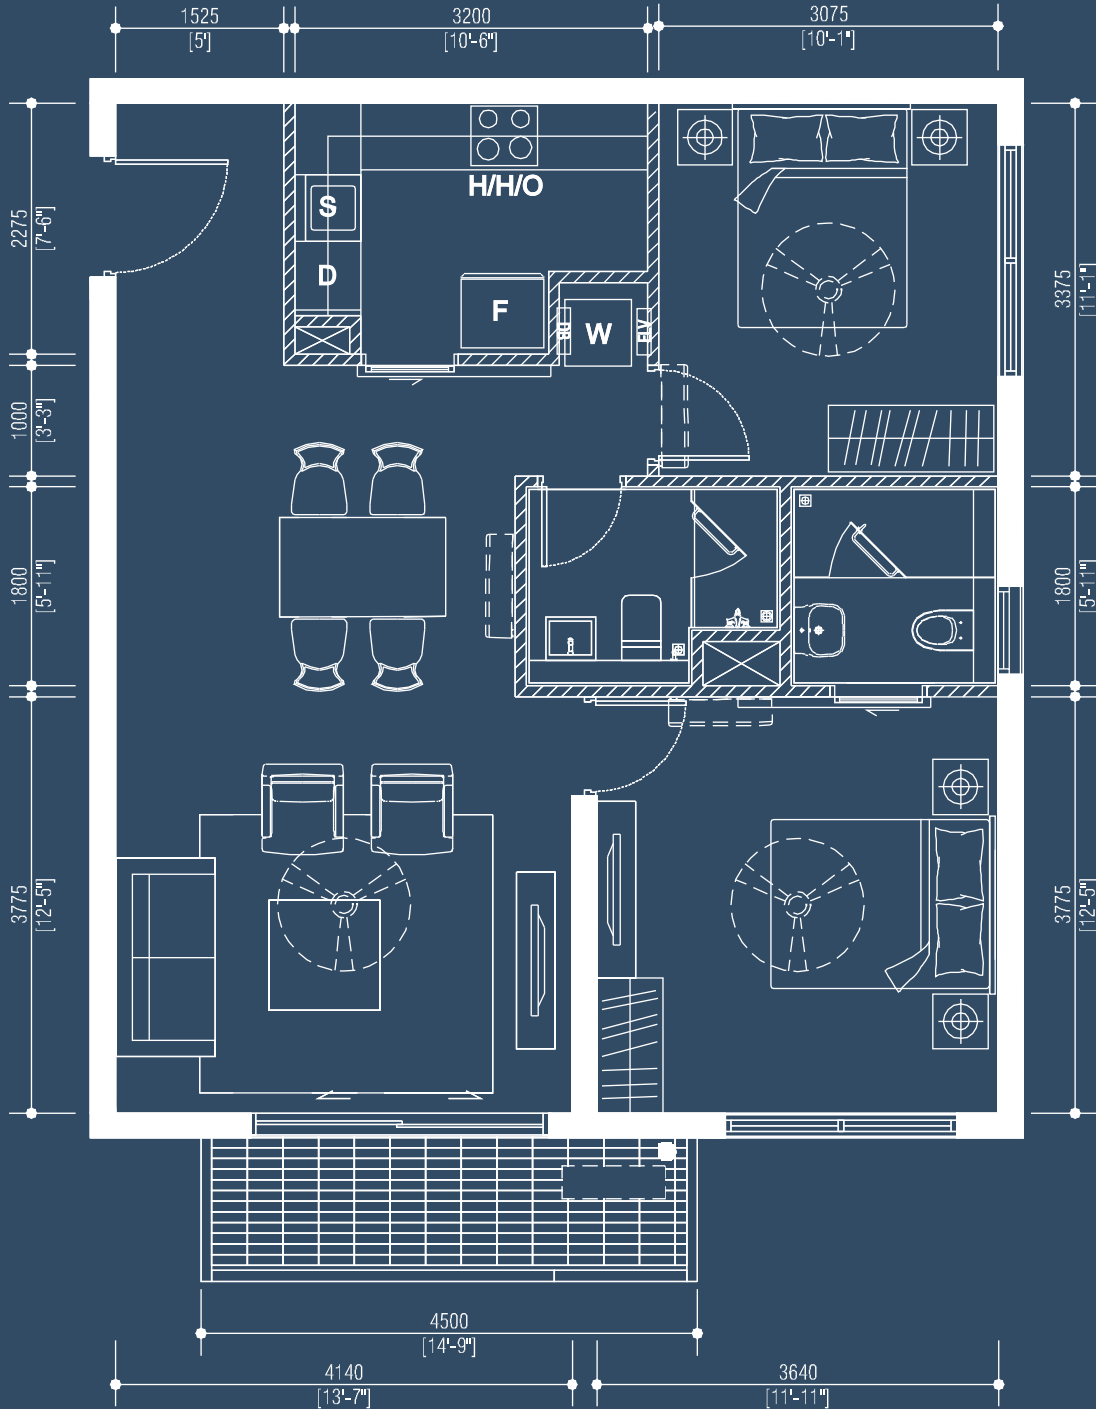

MARINA  
SQUARE  
UPTOWN  
COLOMBO

2T

2 BR | Level 5 - 31  
Tower B, C

MARINA  
SQUARE  
UPTOWN  
COLOMBO

2T

**TOTAL AREA 885 SQ.FT / 82.2 SQ.M**

**2 BEDROOM  
LEVEL 5 - 31 (TOWER B, C)**

This presentation contains purely conceptual illustrations of the end product, which may vary in design, style, colour, material or layout from the depictions contained herein. Stated floor areas are approximate measurements only, subject to final survey. The Developer reserves the right to modify any part or parts of the building prior to completion. Nothing herein contained nor anything omitted here from may be construed as being material representation resulting in a legal liability to the Developer in any manner whatsoever. The depiction of furnishings are for reference only.