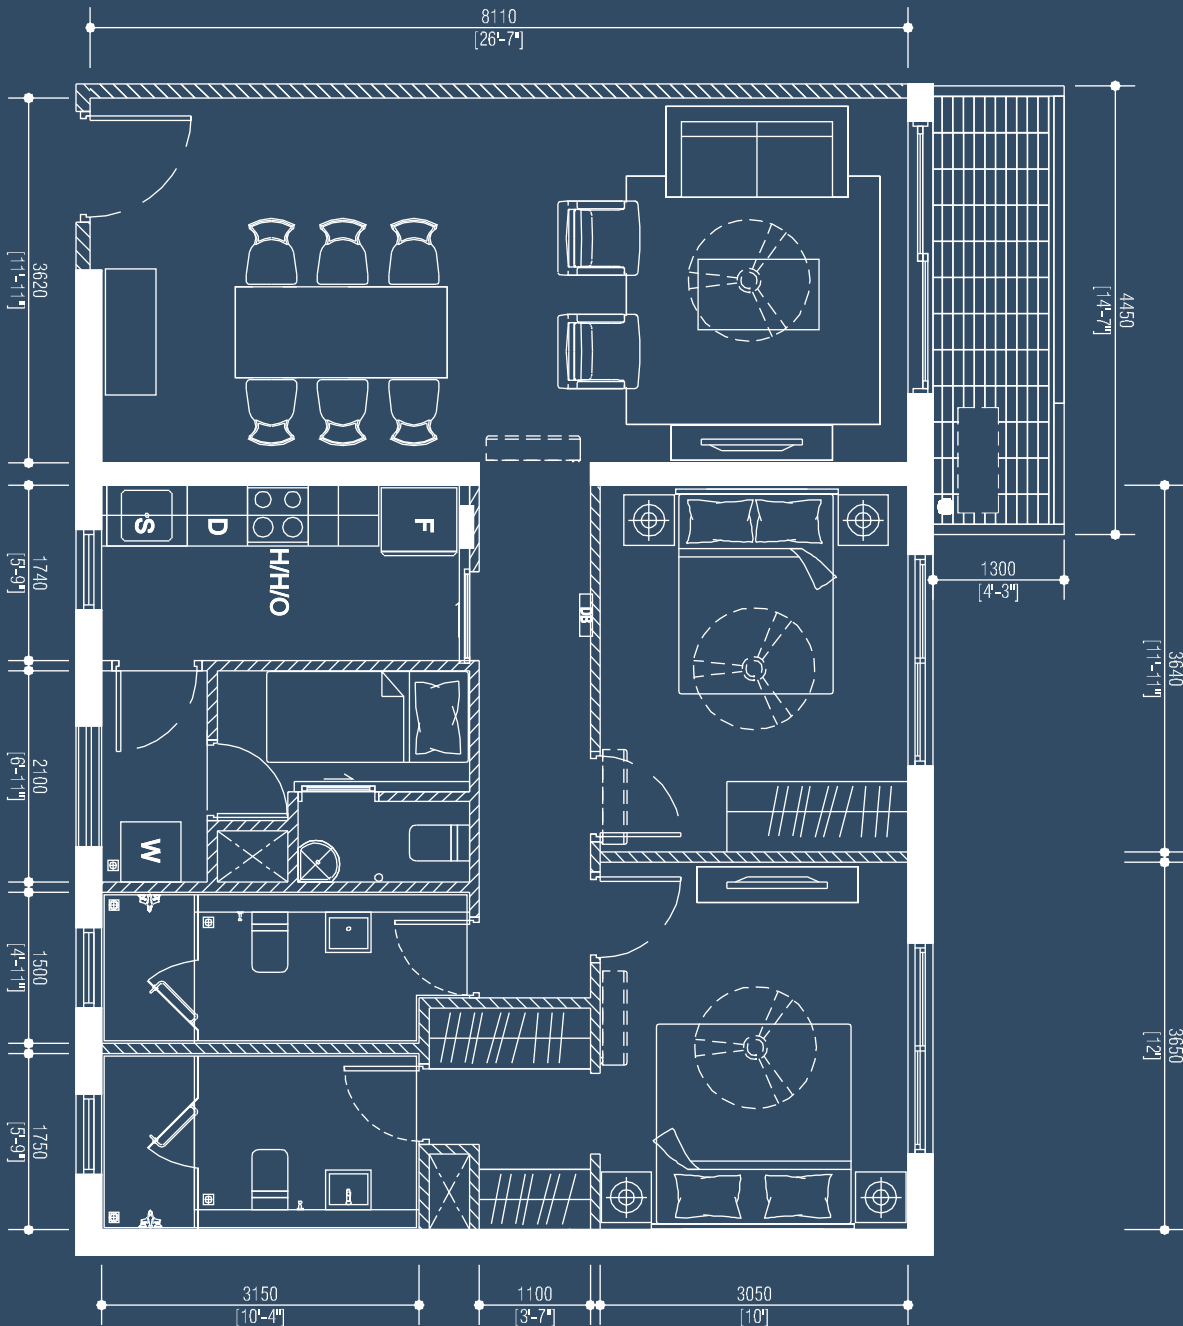

MARINA
SQUARE
UPTOWN
COLOMBO

2L/M
2 BR | Level 29 - 31
Tower J

MARINA
SQUARE
UPTOWN
COLOMBO

2 L/M

TOTAL AREA 1074 SQ.FT / 99.8 SQ.M

2 BEDROOM

LEVEL 29 - 31 (TOWER J)

This presentation contains purely conceptual illustrations of the end product, which may vary in design, style, colour, material or layout from the depictions contained herein. Stated floor areas are approximate measurements only, subject to final survey. The Developer reserves the right to modify any part or parts of the building prior to completion. Nothing herein contained nor anything omitted here from may be construed as being material representation resulting in a legal liability to the Developer in any manner whatsoever. The depiction of furnishings are for reference only.